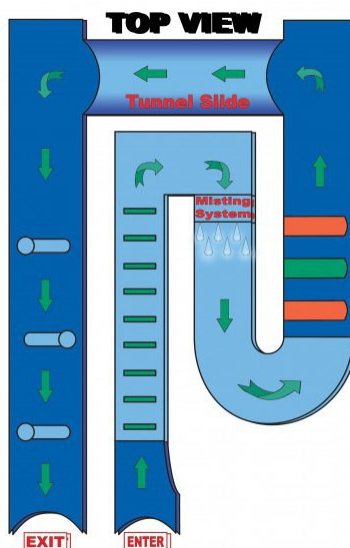

Bounce House Rentals

Basic Bouncers

17'L X 15'W X 14'H

61-010 & 61-011 Funhouse
Red, Blue & Orange

61-012 Castle Purple Blue & Green

61-013 Castle Red, Blue Yellow

\$95 / 24 hours

Amazing Maze

17'L X 16'W X 15'H

Weight 330#

61-015

Green, Blue & Orange

MAX CAPACITY is 1

Do not allow another child in the maze until the previous child is down the slide.

\$175 / 24 hours

NEW * NEW * NEW

Obstacle Course

65'L X 12'W X 16'H

Weight 265# + 265# + 295#

61-018

Red, Blue & Yellow

3-piece set, mix & match.

Rent as 2 or 3 pieces

Has 3 fans, please check breaker capacity before plugging in.